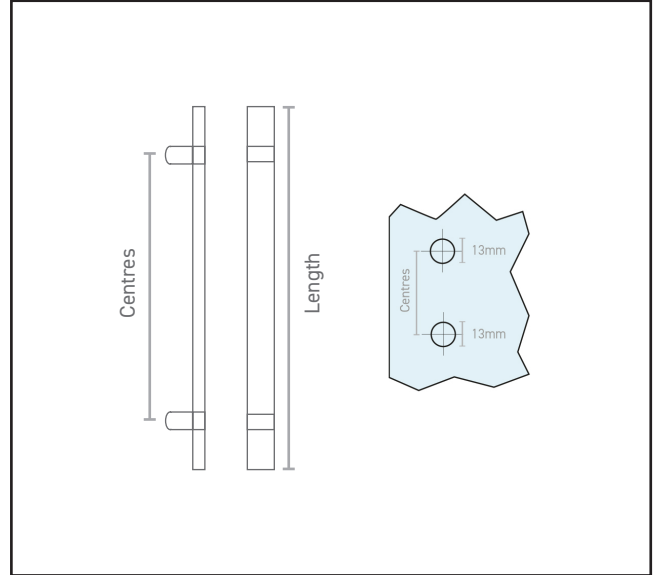

# 120.1901.01

T-Bar Pull Handles - Back to Back - Solid Bar Grade 316

## Product Specification

Guardsman Style  
Back to Back  
Pair

Solid Bar Grade 316  
Satin Stainless Steel/Duo  
Suitable for timber, glass and aluminium doors

## Specification

Finish	Satin Stainless Steel/Duo
Fixing Centres	300mm
Overall Length	400mm
Diameter	19mm
Fixing Type	Back to Back
Fixing Hole Size	13mm Diameter - Glass Doors

For more information please contact