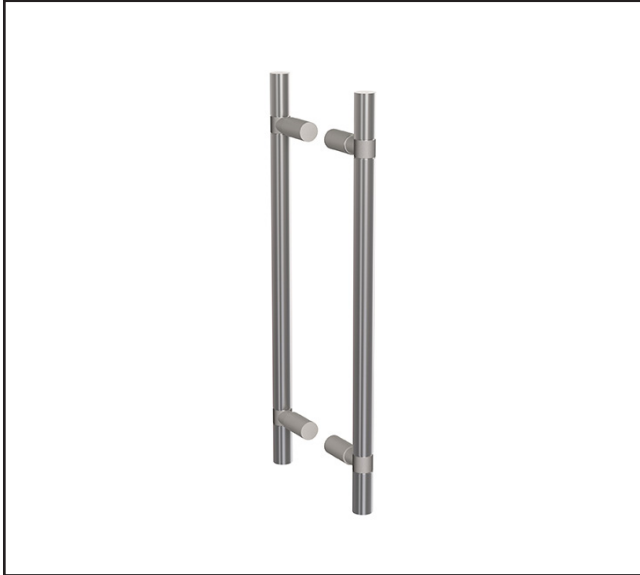

# 120.1901.01

T-Bar Pull Handles - Back to Back - Solid Bar Grade 316

## Product Specification

Guardsman Style  
Back to Back  
Pair

Solid Bar Grade 316  
Satin Stainless Steel/Duo  
Suitable for timber, glass and aluminium doors

## Specification

Finish	Satin Stainless Steel/Duo
Fixing Centres	300mm
Overall Length	400mm
Diameter	19mm
Fixing Type	Back to Back
Fixing Hole Size	13mm Diameter - Glass Doors

For more information please contact