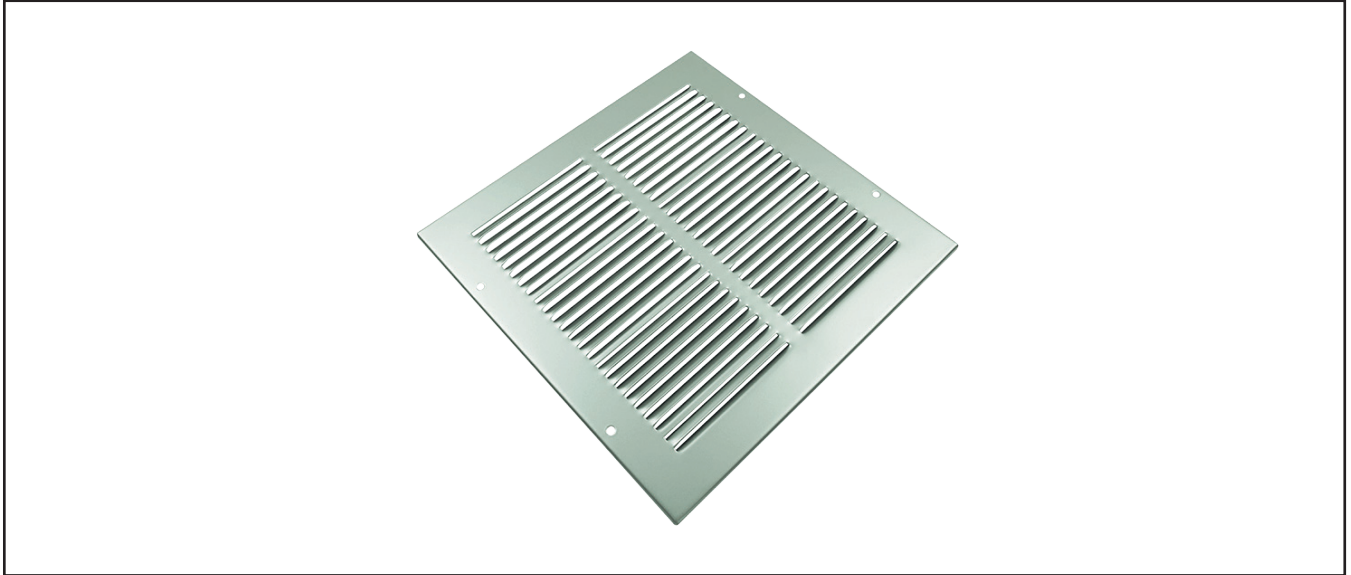

340.1501.11

Louvre Grille Cover Face Plate - 150x150mm

Product Specification

Heavy duty handrail bracket

Concealed fixing rose

Specification

Finish	Silver Anodised
Overall Size	H200 x W200mm
Grill Size	H150 x W150mm
	Can be used on its own for non-fire-rated applications, or with fire-rated block for fire doors.