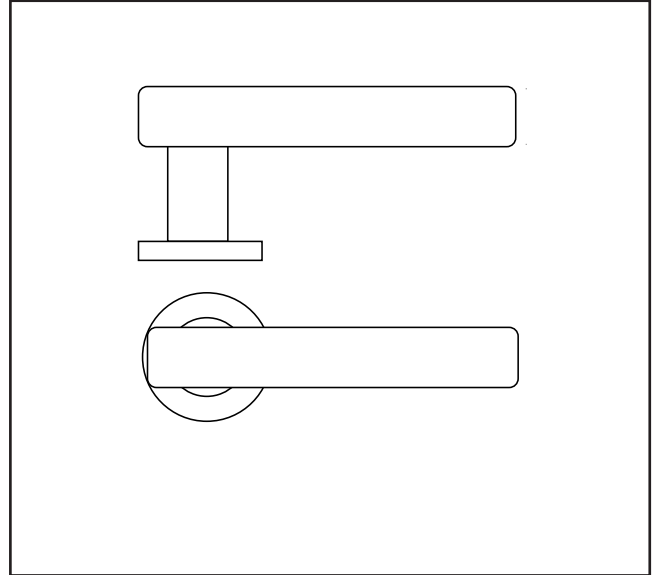

370.7770.39

T-Bar Lever Handle Set - Sprung

Product Specification

T-Bar Lever Handle Set
Sprung Rose

Push on Rose
Pair

Specification

Finish	RAL9005 Black
Rose Size	52 x 8mm
Rose Type	Push on Rose
Handle Dia	19mm
Spindle	8mm
Fixings	Bolt Through