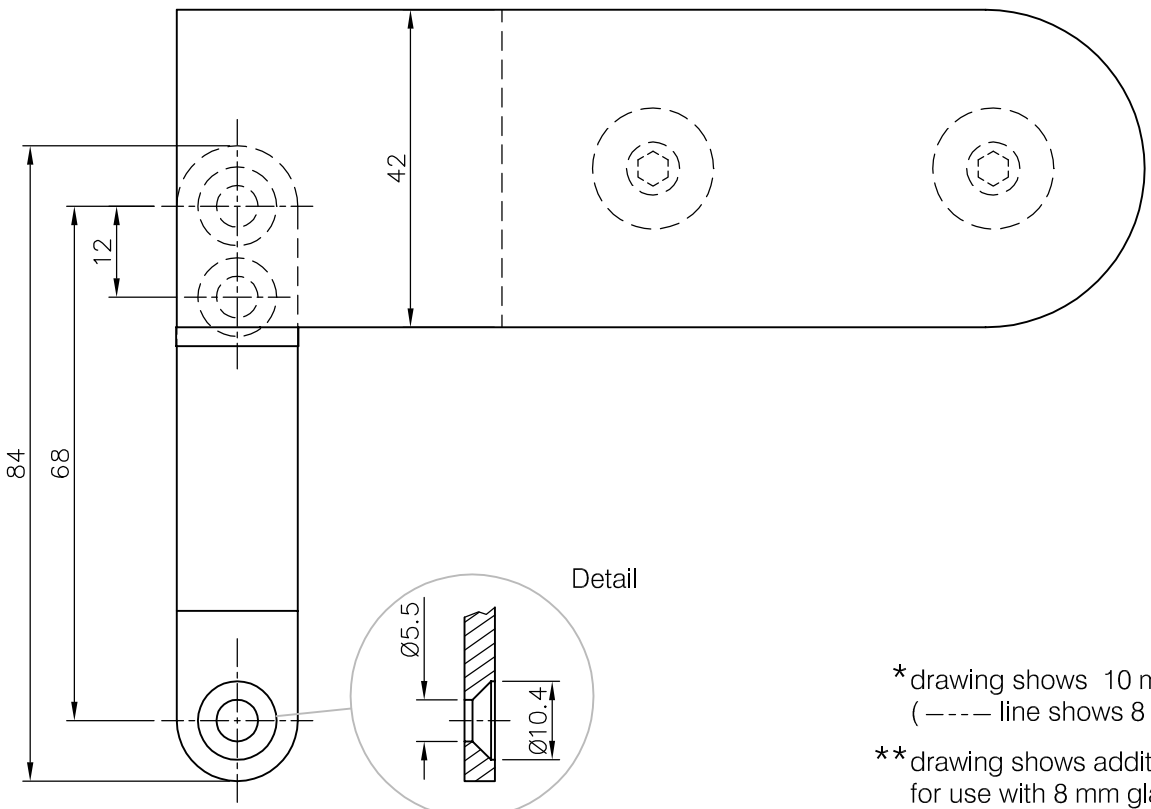

304

Glass door hinge zintec/aluminium	Glastür-Scharnier Zinkdruckguss/Alu.	Charnière pour porte en verre zamak/aluminium	Glaseurscharnier zamack/aluminium
...20 stainless steel effect	...20 Edelstahleffekt	...20 aspect inox brossé	...20 RVS look
...23 chrome effect polished	...23 Chromeffekt poliert	...23 aspect chromé brillant	...23 Chroom look gepolijst

* drawing shows 10 mm glass (----- line shows 8 mm glass)
 ** drawing shows additional rubber for use with 8 mm glass

glass cutout

max. load weights and door width