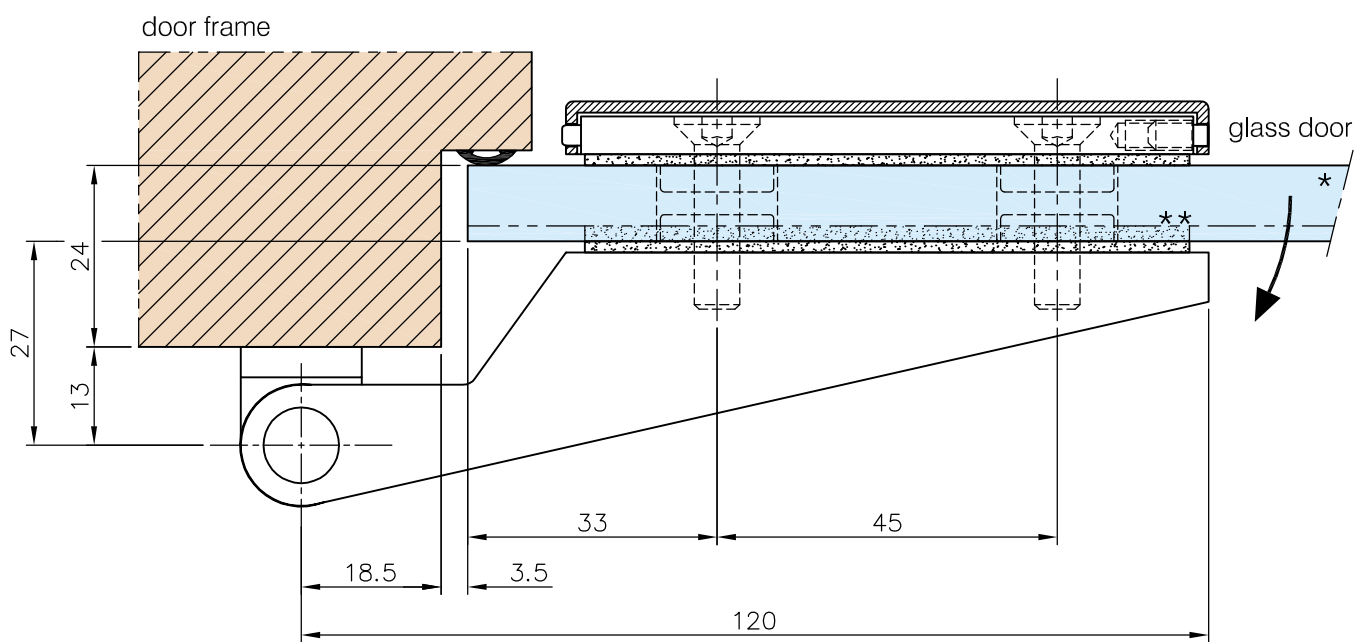

304

Glass door hinge zintec/aluminium	Glastür-Scharnier Zinkdruckguss/Alu.	Charnière pour porte en verre zamak/aluminium	Glaseurscharnier zamack/aluminium
...20 stainless steel effect	...20 Edelstahleffekt	...20 aspect inox brossé	...20 RVS look
...23 chrome effect polished	...23 Chromeffekt poliert	...23 aspect chromé brillant	...23 Chroom look gepolijst

* drawing shows 10 mm glass (----- line shows 8 mm glass)
 ** drawing shows additional rubber for use with 8 mm glass

glass cutout

max. load weights and door width