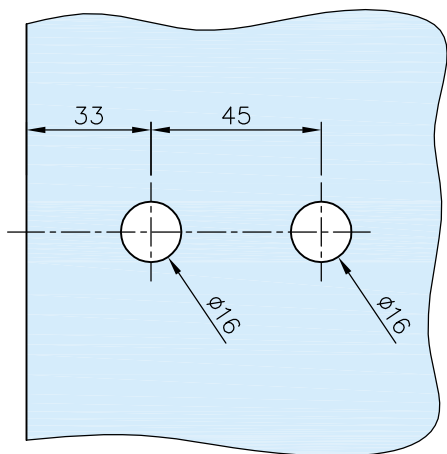

304

Glass door hinge zintec/aluminium	Glastür-Scharnier Zinkdruckguss/Alu.	Charnière pour porte en verre zamak/aluminium	Glaseurscharnier zamack/aluminium
...20 stainless steel effect	...20 Edelstahleffekt	...20 aspect inox brossé	...20 RVS look
...23 chrome effect polished	...23 Chromeffekt poliert	...23 aspect chromé brillant	...23 Chroom look gepolijst

* drawing shows 10 mm glass (----- line shows 8 mm glass)
 ** drawing shows additional rubber for use with 8 mm glass

glass cutout

max. load weights and door width