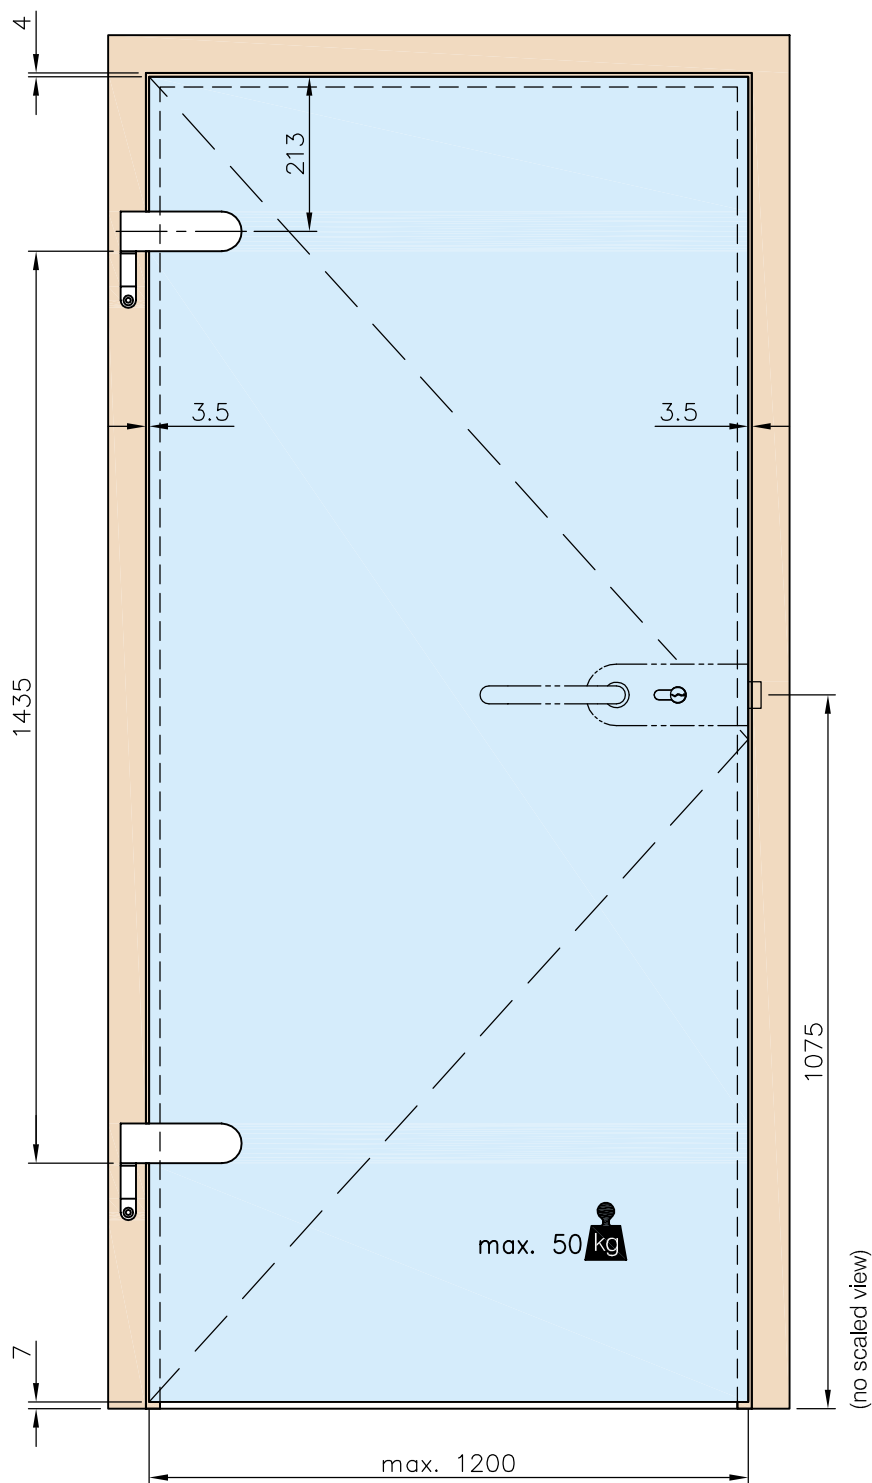

304

Glass door hinge zintec/aluminium	Glastür-Scharnier Zinkdruckguss/Alu.	Charnière pour porte en verre zamak/aluminium	Glaseurscharnier zamack/aluminium
...20 stainless steel effect	...20 Edelstahleffekt	...20 aspect inox brossé	...20 RVS look
...23 chrome effect polished	...23 Chromeffekt poliert	...23 aspect chromé brillant	...23 Chroom look gepolijst

* drawing shows 10 mm glass (----- line shows 8 mm glass)
 ** drawing shows additional rubber for use with 8 mm glass

glass cutout

max. load weights and door width