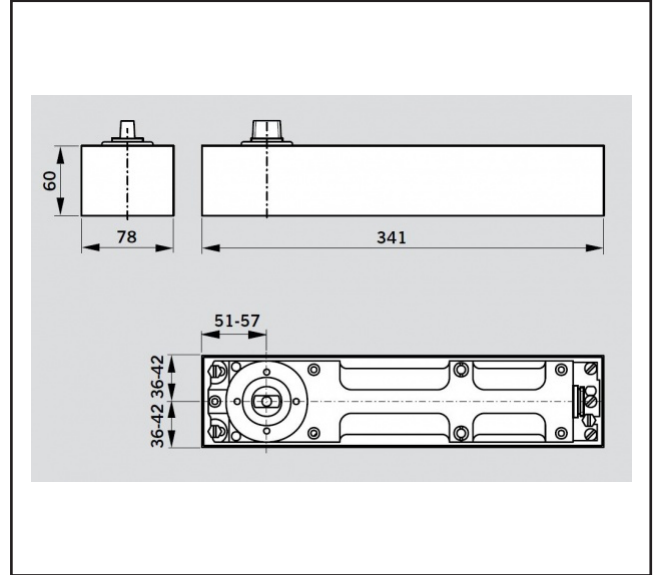

# 530.8101.01

Dorma BTS80 Floorspring & Cement Box - EN4 - Hold Open

## Product Specification

A heavy duty floorspring, suitable for doors up to 1100mm wide in power size 4  
Maximum door weight is 300kg

Mechanical backcheck, and adjustable hold-open position  
Cover supplied separately  
Extension spindles available

## Specification

Brand	DORMA
Power Size	EN4
Max Door Width	1100mm
Max Door Weight	300kg
Cover Included	No
Backcheck	Mechanical
Hold Open	Yes

For more information please contact

01451 824110 | sales@wellinguk.com | www.wellinguk.com