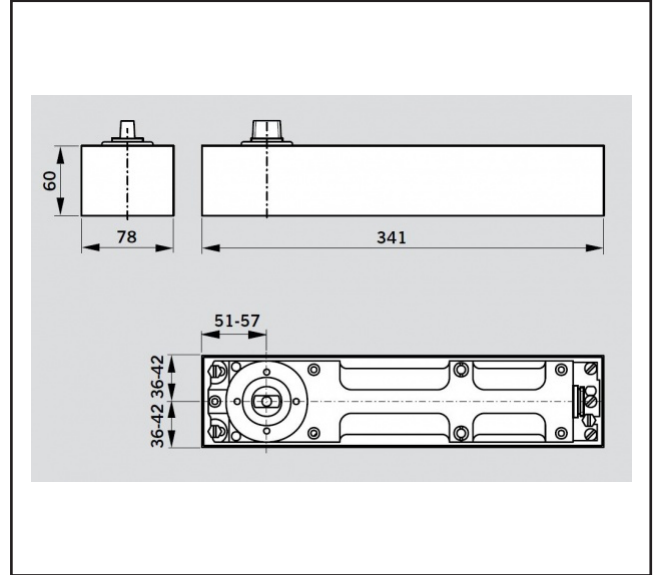

# 530.8200.01

Dorma BTS80 Floorspring & Cement Box - EN6 - Hold Open

## Product Specification

A heavy duty floorspring, suitable for doors up to 1400mm wide in power size 6  
Maximum door weight is 300kg

Mechanical backcheck, and adjustable hold-open position  
Cover supplied separately  
Extension spindles available

## Specification

|                 |            |
|-----------------|------------|
| Brand           | DORMA      |
| Power Size      | EN6        |
| Max Door Width  | 1400mm     |
| Max Door Weight | 300kg      |
| Cover Included  | No         |
| Backcheck       | Mechanical |
| Hold Open       | Yes        |
|                 |            |
|                 |            |