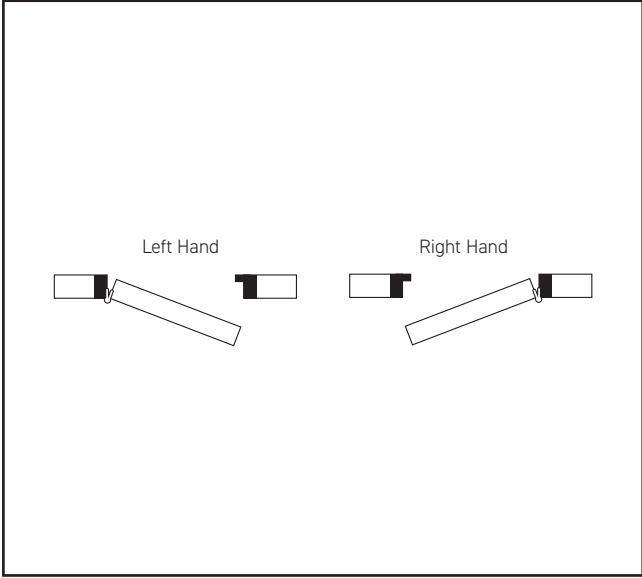

# 550.4085.01

Lift Off Hinge - Grade 11 - Right Hand - Radius Corners - Pair

## Product Specification

Enables quick lift-off for the door  
Suitable for fire doors, should be used with intumescent hinge pads (available separately)

## Specification

Finish	Satin Stainless Steel
Handing	Right Hand
Size	102 x 76 x 3mm
Grade	Grade 11
Screws Included	Yes
CE Marked	Yes
Fire Rated	FD30 & FD60
Certifire Approved	Yes
Sold as	Pair