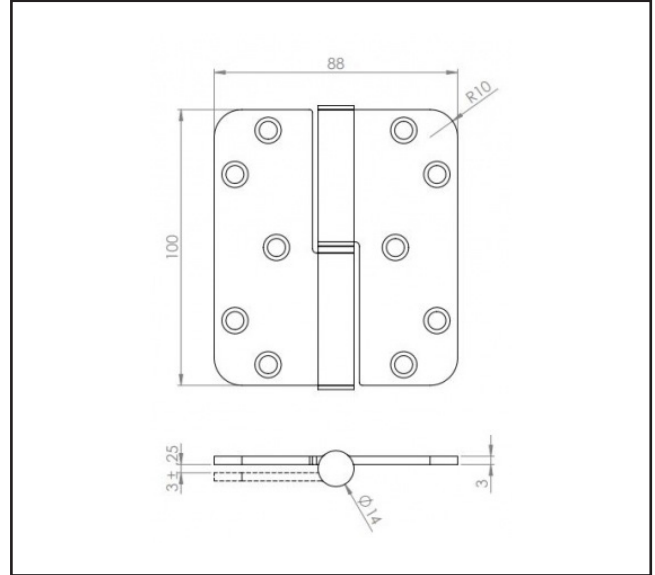

550.4175.01

Lift Off Hinge - Grade 11 - Left Hand - Radius Corners - Fire Rated

Product Specification

Lift off, washed hinges, suitable for use with aluminium and timber door frames
Use with intumescent hinge pads if fitting to fire doors

Please note that these hinges are handed, see below handing diagram

Specification

Finish	Satin Zinc Plated
Handing	Left Hand
Size	100 x 88 x 3mm
Grade	Grade 11
Screws Included	Yes
CE Marked	Yes
Fire Rated	FD30 & FD60
Certifire Approved	Yes
Sold as	Pair