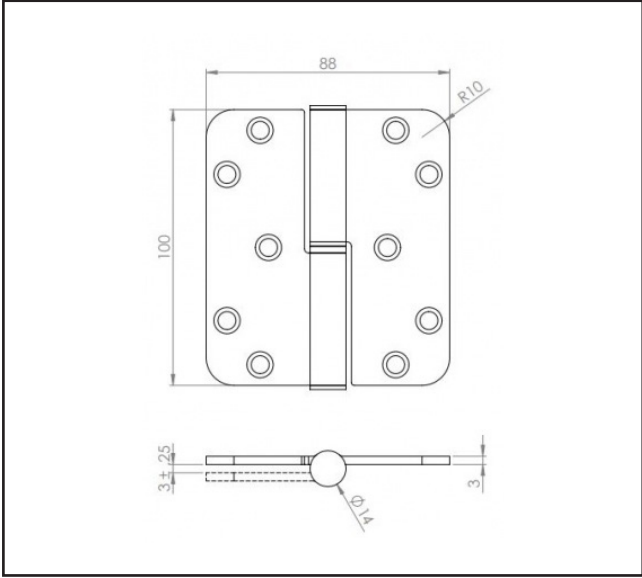

550.4185.01

Lift Off Hinge - Grade 11 - Right Hand - Radius Corners - Fire Rated

Making Ironmongery Easy

Product Specification

Lift off, washed hinges, suitable for use with aluminium and timber door frames
Use with intumescent hinge pads if fitting to fire doors

Please note that these hinges are handed, see below handing diagram

Specification

Finish	Satin Zinc Plated
Handing	Right Hand
Size	100 x 88 x 3mm
Grade	Grade 11
Screws Included	Yes
CE Marked	Yes
Fire Rated	FD30 & FD60
Certifire Approved	Yes
Sold as	Pair