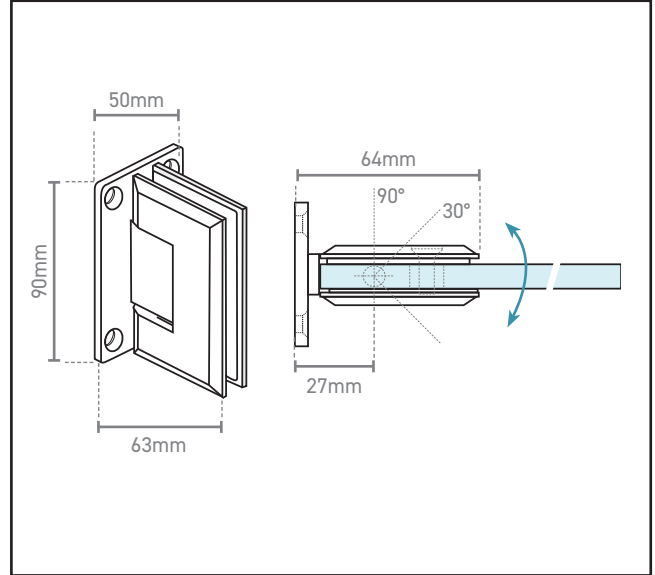

570.3112.02

90° Glass Door Hinge - Glass to Wall

Product Specification

A simple, good quality free-swinging hinge for frameless glass doors fitting to a wall/frame

Self centering from 30°

Double Action 90° opening

Specification

Finish	Polished Chrome
Glass Thickness	10-12mm
Max Door Width	900mm
Max Door Weight	40kg
Opening Angle	90 degrees
Sold as	Each

For more information please contact

01451 824110 | sales@wellinguk.com | www.wellinguk.com