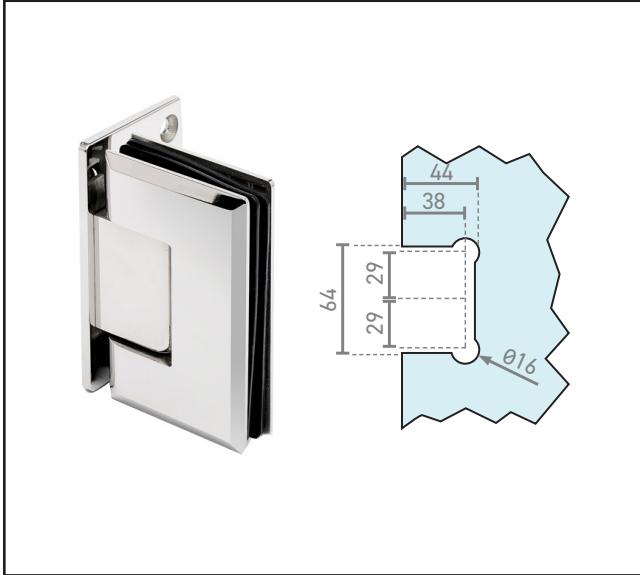

570.3112.02

90° Glass Door Hinge - Glass to Wall

Product Specification

A simple, good quality free-swinging hinge for frameless glass doors fitting to a wall/frame

Self centering from 30°

Double Action 90° opening

Specification

Finish	Polished Chrome
Glass Thickness	10-12mm
Max Door Width	900mm
Max Door Weight	40kg
Opening Angle	90 degrees
Sold as	Each

For more information please contact

01451 824110 | sales@wellinguk.com | www.wellinguk.com