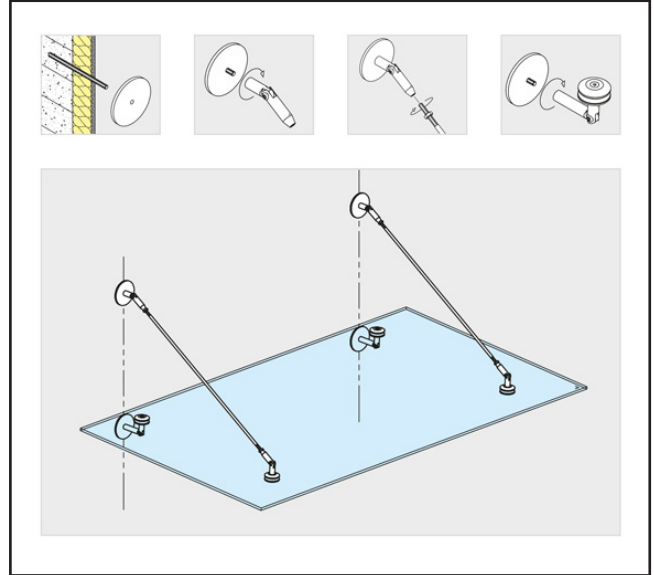

570.3333.01

Wall Mounting Plate for Canopy Fittings

Product Specification

Specification

Finish	Satin Stainless Steel
Sold as	Each