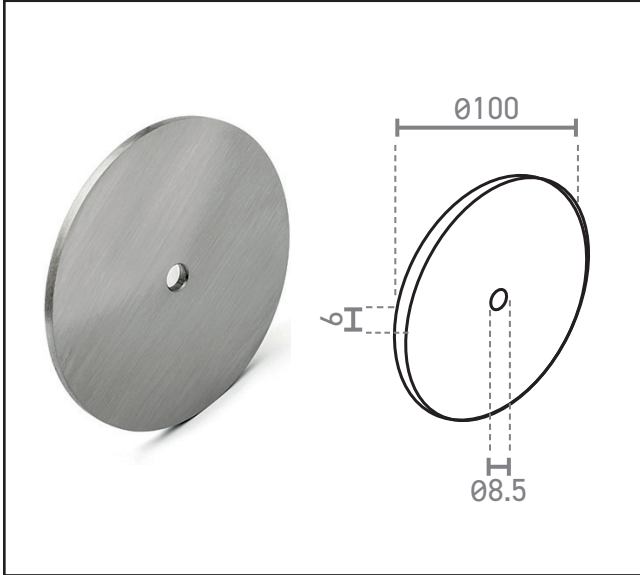

570.3333.01

Wall Mounting Plate for Canopy Fittings

Product Specification

Specification

Finish	Satin Stainless Steel
Sold as	Each