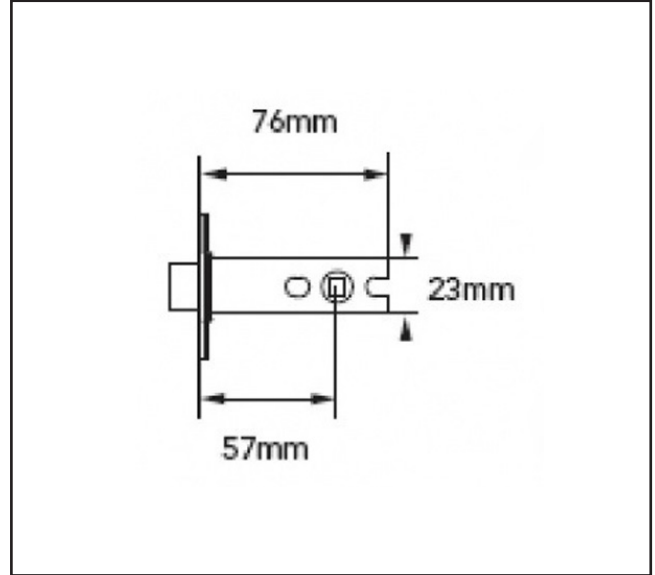

# 640.0023.08

Easi-T Tubular Bathroom Deadbolt - Heavy Duty

## Product Specification

Easi-T Tubular Bathroom Deadbolt  
Heavy Duty Tubular

## Specification

Finish	Satin Stainless Steel / Polished Brass
Case Depth	76mm
Backset	57mm
Follower Size (For Spindle)	5mm
Radius/Square	Square

For more information please contact

01451 824110 | sales@wellinguk.com | www.wellinguk.com