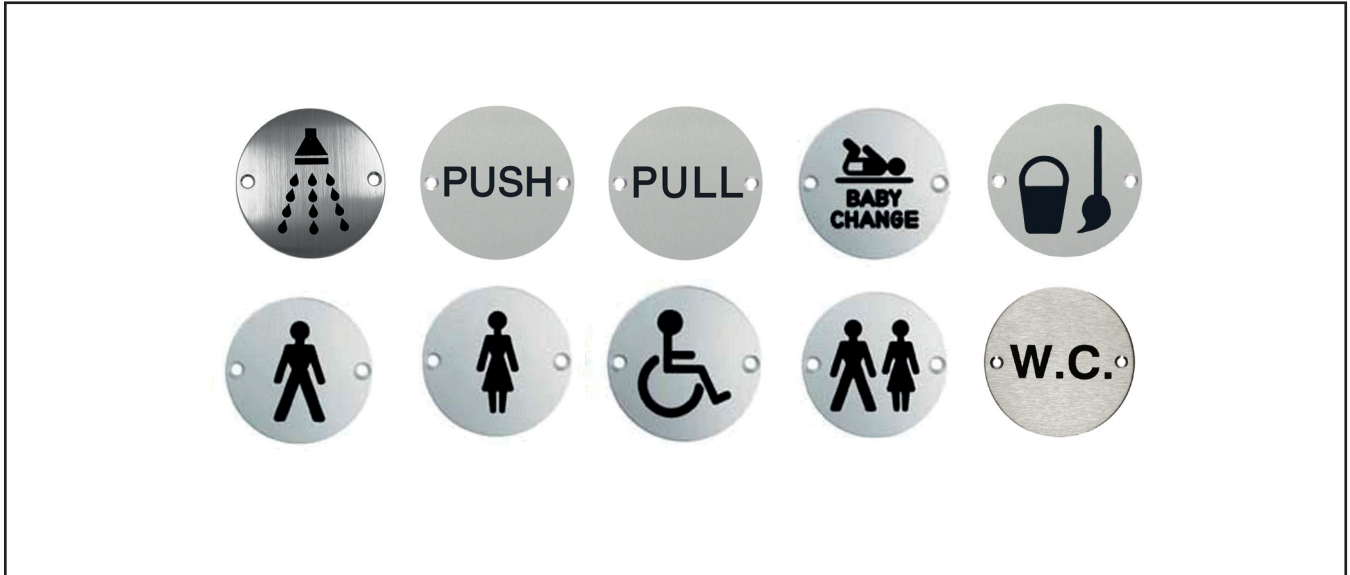

Circular Pictogram Door Signage

Drilled & Countersunk

Product Specification

76mm Diameter

Drilled & Countersunk

| Product Code | Sign | Product Code | Sign | Product Code | Sign |
|-------------------------------|---------------------------|----------------------------------|---------------|----------------------------------|----------|
| 580.7800.01 | Shower | 580.7830.02 | Male | 580.7800.11 | Shower |
| 580.7801.01 | Push | 580.7840.02 | Female | 580.7830.11 | Male |
| 580.7802.01 | Pull | 580.7850.02 | Disabled | 580.7840.11 | Female |
| 580.7803.01 | Baby Changing | 580.7970.02 | Unisex | 580.7850.11 | Disabled |
| 580.7829.01 | Mop and Bucket / Cleaning | 580.7790.02 | WC | 580.7870.11 | Unisex |
| 580.7830.01 | Male | 580.7803.02 | Baby Changing | | |
| 580.7840.01 | Female | 580.7800.02 | Shower | | |
| 580.7850.01 | Disabled | | | | |
| 580.7970.01 | Unisex | | | | |
| 580.7790.01 | WC | | | | |
| Finish: Satin Stainless Steel | | Finish: Polished Stainless Steel | | Finish: Satin Anodised Aluminium | |