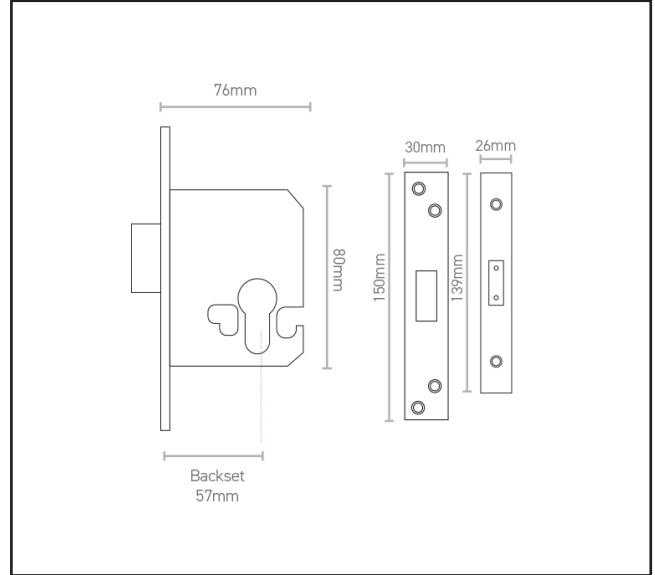

640.2140.01

Easi-T Euro Profile Deadlock Case - 76mm

Product Specification

A good quality, popular euro deadlock case only

Specification

Finish	Satin Stainless Steel
Case Depth	76mm
Backset	57mm
Radius/Square	Square
Dust Box Included	Yes
Strike Included	Yes